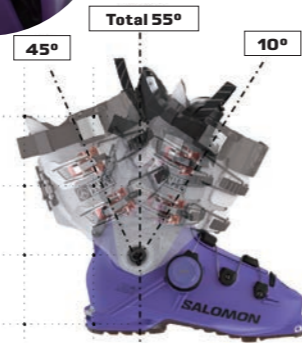

SHIFT ALPHA BOA®

NARROW FIT: 98 mm
FOR FREERIDE

TWINLOCK MECHANISM

さらに進化したスキー/ウォークシステムとフリースパインは、55度の可動域と躍動感のあるフレックスを提供。水平方向に開閉するレバーは、安全性と耐久性に優れています。

カフ可動域55度

前方10度、後方45度、合計55度のカフの可動域を確保。摩擦のない正確なピボットポイントにより、ハイク時の自然で楽な足の動きを実現します。

EXOBELT TECHNOLOGY

金属パーツで固定された強靱なポリマー製のベルトとBOA®フィットシステムが連動して、優れたヒールホールド性能を發揮。

登りではブーツ内で足が動いて擦れてしまうことはなく、滑走時の精度の高いターンと優れたパワー伝達力を生み出します。安全性と耐久性に優れています。