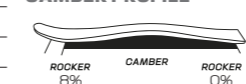

CAMBER PROFILE