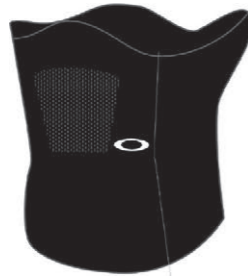

FOS901874
ESSENTIAL FIT WARMER FA 24.0
BLACKOUT P301 ¥4,500