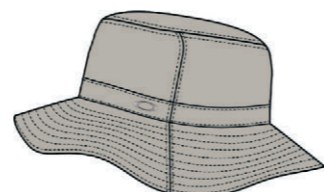

FOS901867
ESSENTIAL METAL HAT FA 24.0
LUNAR P290 ¥5,000