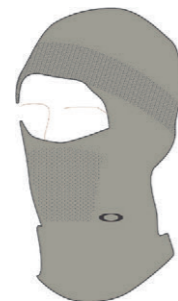

FOS901872
FGL BALACLAVA FA 24.0
SENECA ROCK P96,304 ¥7,000