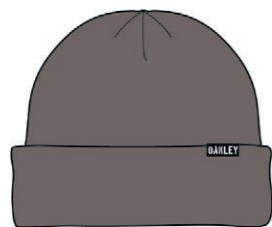

FOS901863
FGL BEANIE FA 24.0
PLUM P96,304 ¥4,600