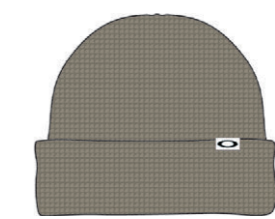

FOS901862
ESSENTIAL SHORT BEANIE FA 24.0
SENECA ROCK P296 ¥3,700

FOS901868
ESSENTIAL BK LOGO CAP FA 24.0
BLACKOUT P291 ¥4,000

FOS901762
ESSENTIAL OR CAP 24.0
BLACK/BLACK P291 ¥4,000

FOS901755
ESSENTIAL METAL CAP 24.0
BLACKOUT P291 ¥4,000